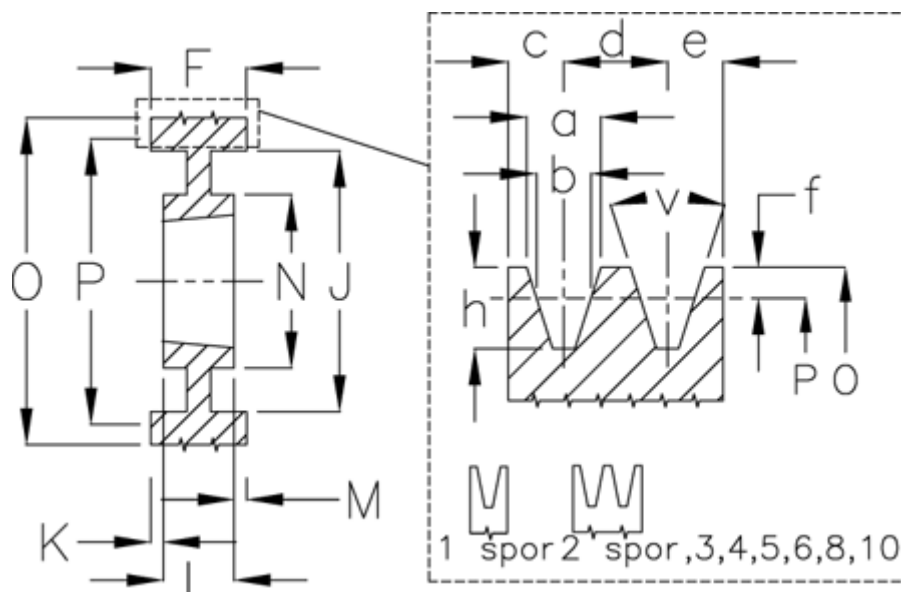

Article number: 604112037506

Description: V-belt pulley SPC 375/6 TL4040

Measures

a	= 22.0	F	= 162	Number of grooves	= 6
b	= 19.0	For bush	= 4040	O	= 384.6
Bush \varnothing max	= 100	h	= 23.8	P	= 375
c	= 17.0	J	= 319	Type	= SPC
d	= 25.5	K	= 30	v (degrees)	= 38
e	= 17.0	L	= 102		
E	= 30	m	= 30		
f	= 4.8	N	= 210		